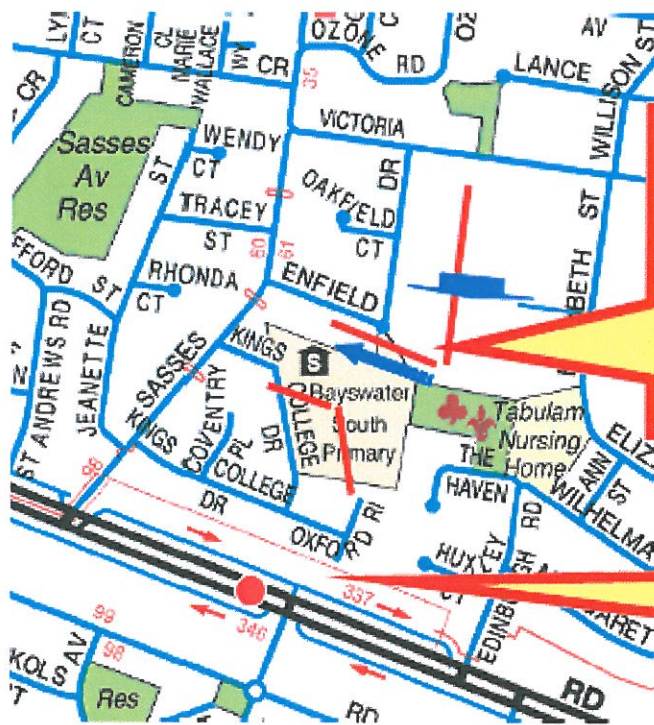

BAYSWATER SOUTH PRIMARY SCHOOL

An English/German Bilingual School

Enfield Drive, Bayswater 3153

(+61) 3 9729 2862

bayswater.south.ps@edumail.vic.gov.au

www.baysouthps.vic.edu.au

PLEASE TAKE NOTE SCHOOL PARKING

During Drop Off & Pick Up Times it would be appreciated if we could all make:

Enfield Drive a 1 Way Road!

Entering via Victoria Road
Exiting via Sassess Avenue

This only takes 1 more minute out of your daily travel time