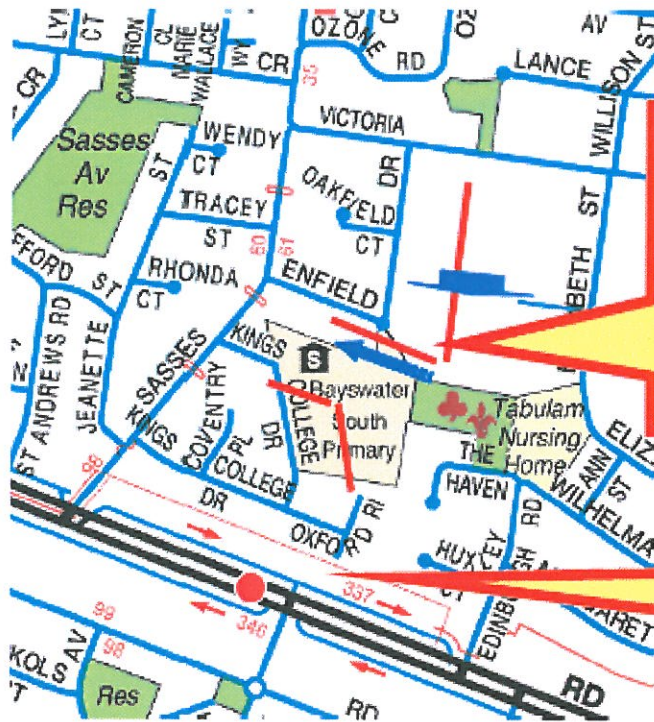

BAYSWATER SOUTH PRIMARY SCHOOL

An English/German Bilingual School

Enfield Drive, Bayswater 3153

(+61) 3 9729 2862

bayswater.south.ps@edumail.vic.gov.au

www.baysouthps.vic.edu.au

PLEASE TAKE NOTE SCHOOL PARKING

During Drop Off & Pick Up Times it would be appreciated if we could all make:

Enfield Drive a 1 Way Road!

Entering via Victoria Road
Exiting via Sassess Avenue

This only takes 1 more minute out of your daily travel time